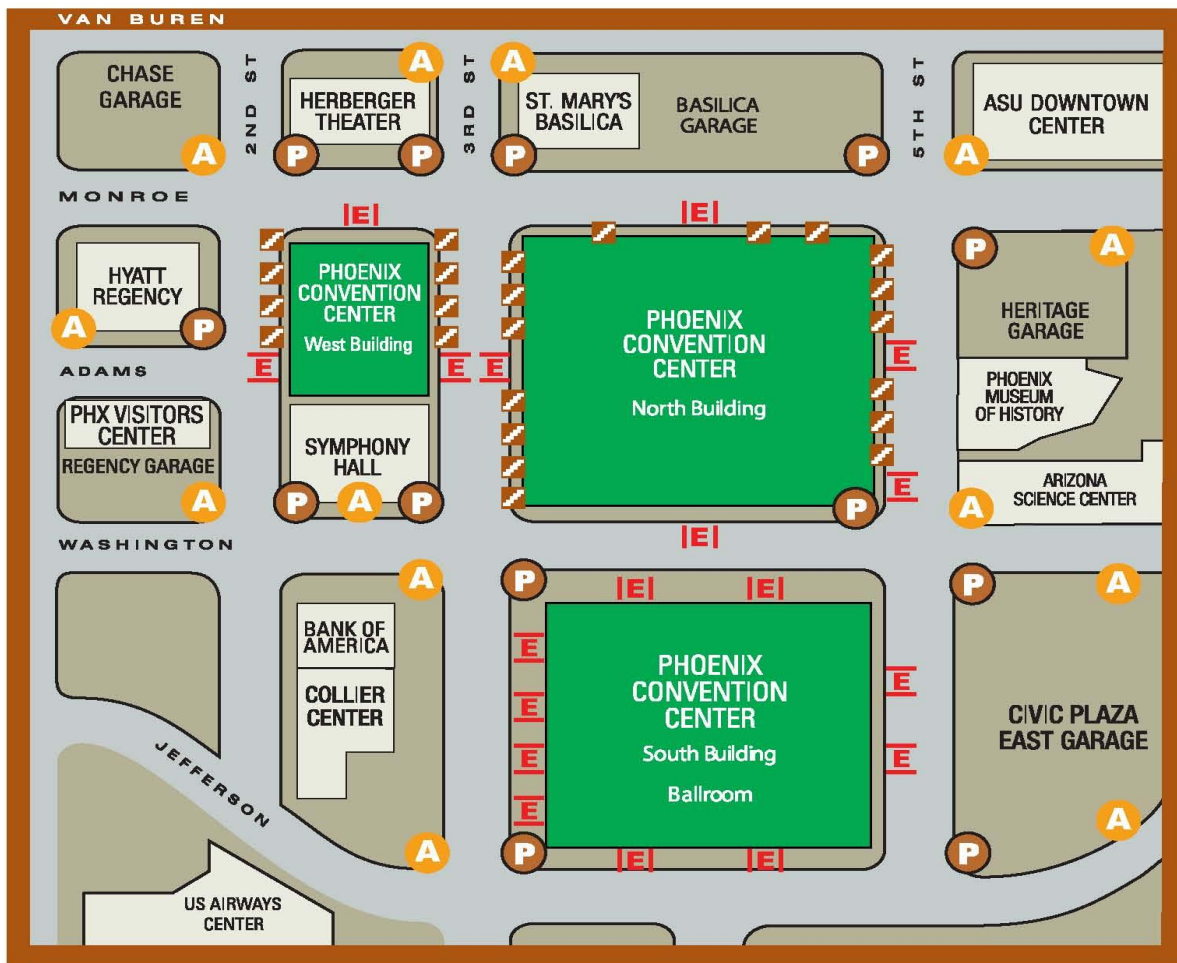

Phoenix Convention Center EVACUATION PLAN

LEGEND

- P** Primary Assembly Area for Show Staff and Events Managers
- A** Alternate Assembly Area for Show Staff and Events Managers
-  Stairwells for Exiting in North & West Buildings (4 Levels)
- IEI** Main Entrance / Exit Locations

10.22.06

FOR UP-TO-DATE EXPANSION DETAILS, VISIT WWW.PHOENIXCONVENTIONCENTER.COM